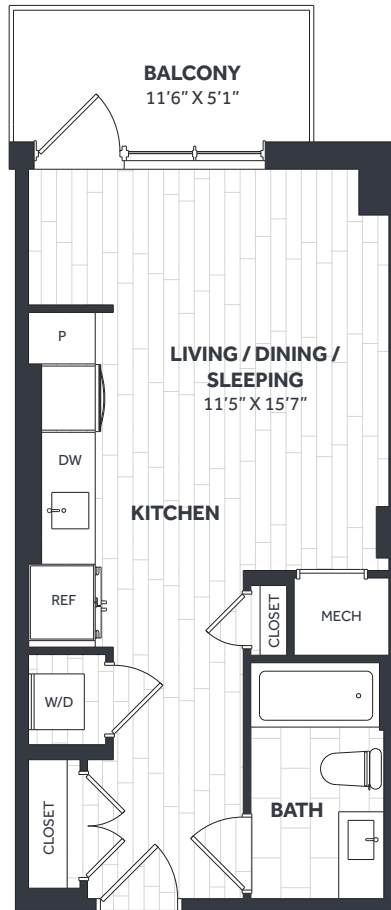

STRATOS

600 HOWARD ROAD SE, WASHINGTON DC 20020
202-519-7712 • BRIDGEDISTRICTDC.COM

Studio / 1 Bath

SQ FT 433

UNIT TYPE EE01

APT NO.

RENT

DATE AVAILABLE

LEASE TERM

KEY PLAN

DISCLAIMER: FLOOR PLANS ARE ARTIST RENDERINGS AND ARE SHOWN FOR ILLUSTRATION PURPOSES ONLY. ALL SQUARE FEET ARE APPROXIMATE ONLY.