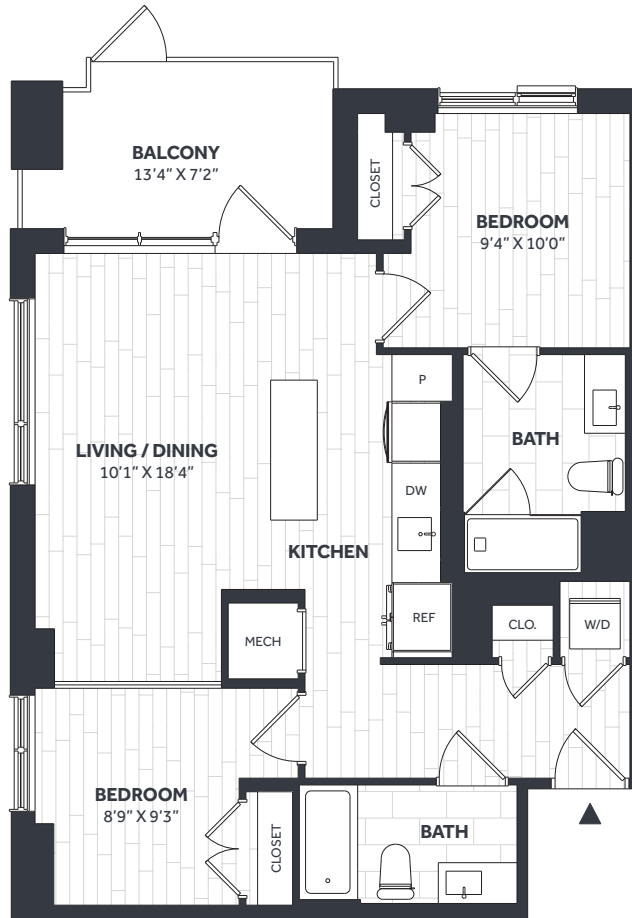

# STRATOS

600 HOWARD ROAD SE, WASHINGTON DC 20020  
202-519-7712 • BRIDGEDISTRICTDC.COM

2 Bed / 2 Bath

SQ FT 839

UNIT TYPE CC01A

APT NO.

RENT

DATE AVAILABLE

LEASE TERM

KEY PLAN

DISCLAIMER: FLOOR PLANS ARE ARTIST RENDERINGS AND ARE SHOWN FOR ILLUSTRATION PURPOSES ONLY. ALL SQUARE FEET ARE APPROXIMATE ONLY.