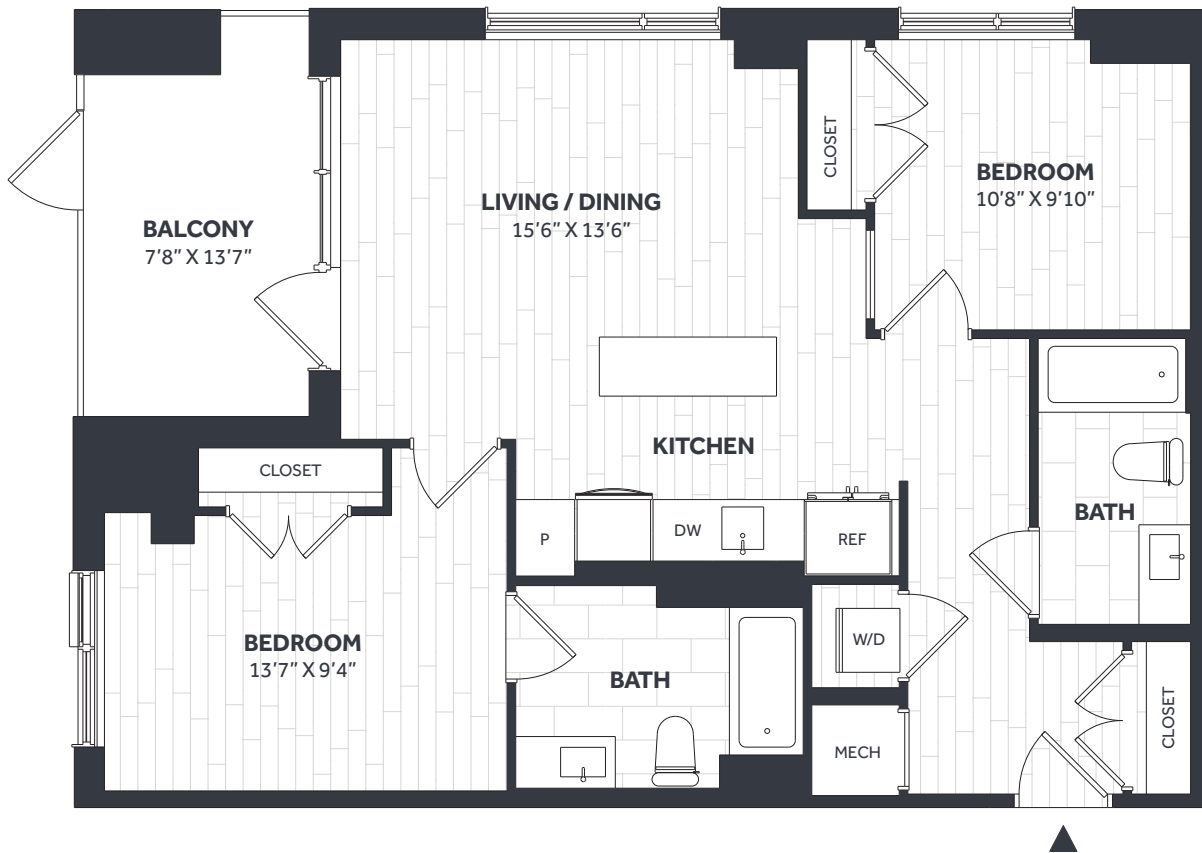

STRATOS

600 HOWARD ROAD SE, WASHINGTON DC 20020
202-519-7712 • BRIDGEDISTRICTDC.COM

2 Bed / 2 Bath

SQ FT 915

UNIT TYPE CC01

APT NO.

RENT

DATE AVAILABLE

LEASE TERM

KEY PLAN

DISCLAIMER: FLOOR PLANS ARE ARTIST RENDERINGS AND ARE SHOWN FOR ILLUSTRATION PURPOSES ONLY. ALL SQUARE FEET ARE APPROXIMATE ONLY.