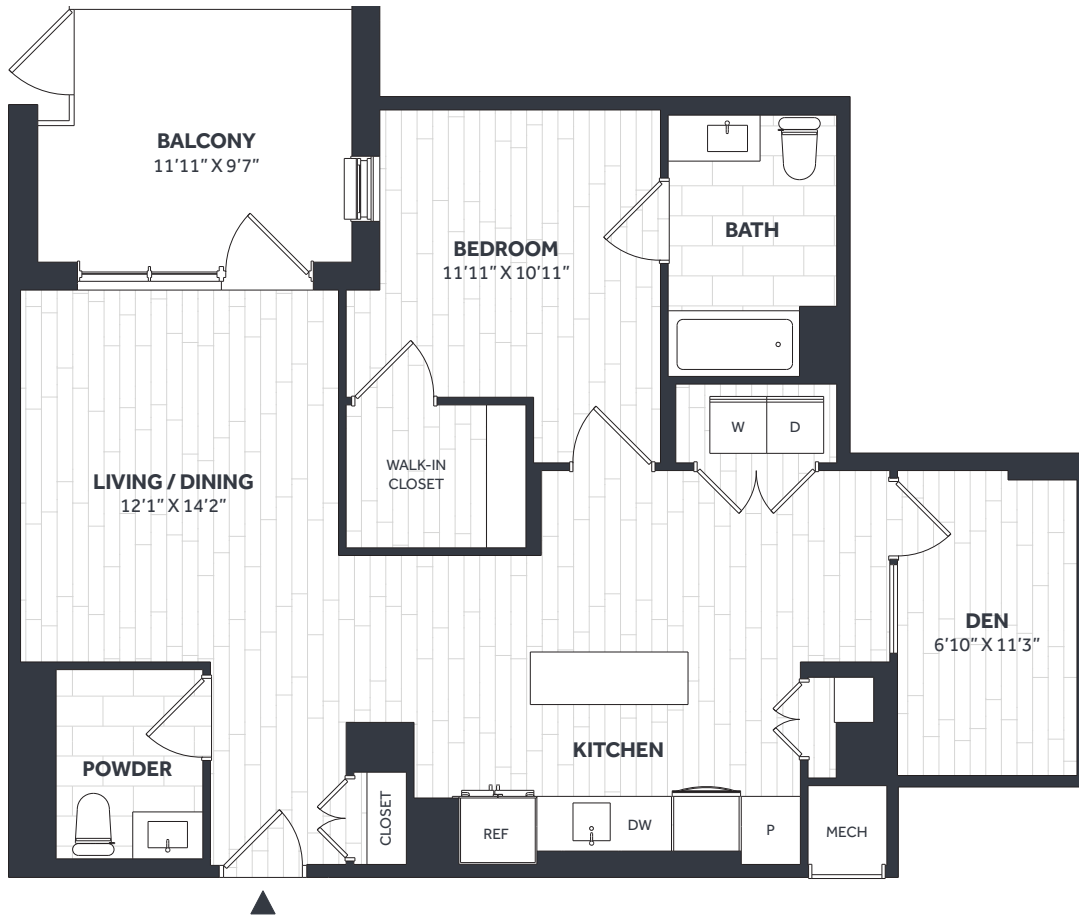

STRATOS

600 HOWARD ROAD SE, WASHINGTON DC 20020
202-519-7712 • BRIDGEDISTRICTDC.COM

1 Bed + Den / 1.5 Bath

SQ FT 984

UNIT TYPE BB04

APT NO.

RENT

DATE AVAILABLE

LEASE TERM

KEY PLAN

DISCLAIMER: FLOOR PLANS ARE ARTIST RENDERINGS AND ARE SHOWN FOR ILLUSTRATION PURPOSES ONLY. ALL SQUARE FEET ARE APPROXIMATE ONLY.