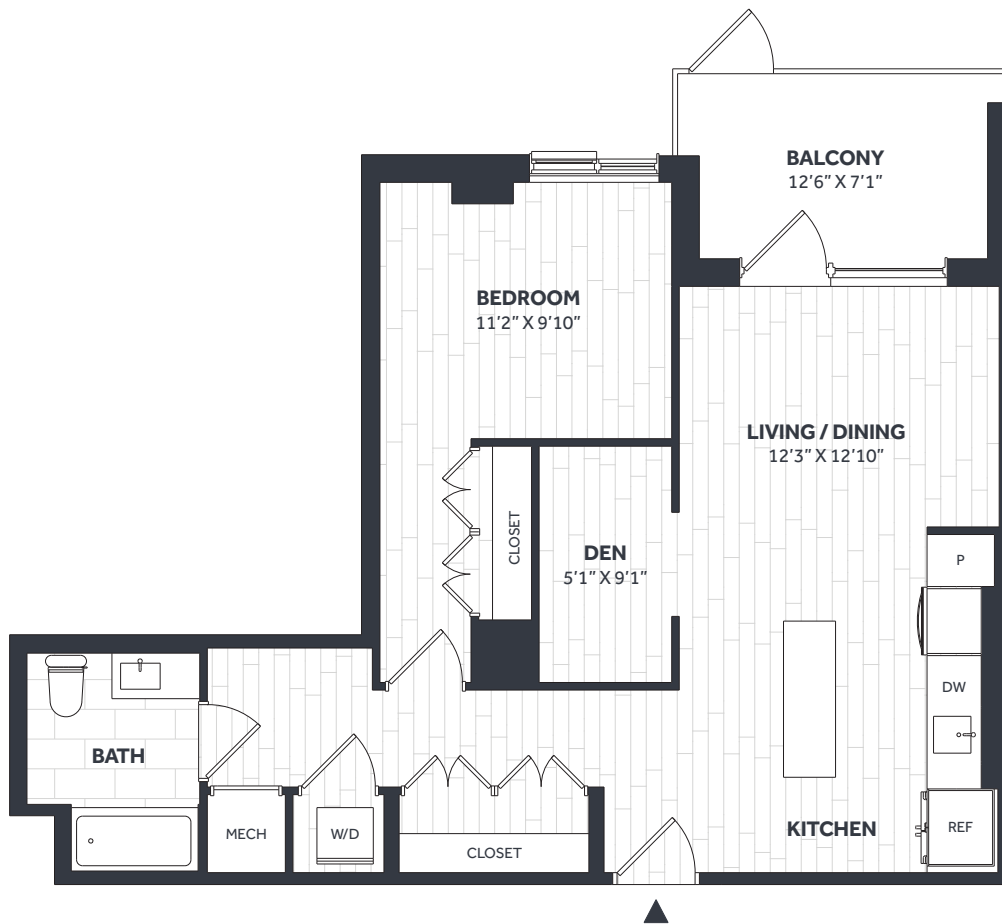

STRATOS

600 HOWARD ROAD SE, WASHINGTON DC 20020
202-519-7712 • BRIDGEDISTRICTDC.COM

1 Bed + Den / 1 Bath

SQ FT 742

UNIT TYPE BB01

APT NO.

RENT

DATE AVAILABLE

LEASE TERM

KEY PLAN

DISCLAIMER: FLOOR PLANS ARE ARTIST RENDERINGS AND ARE SHOWN FOR ILLUSTRATION PURPOSES ONLY. ALL SQUARE FEET ARE APPROXIMATE ONLY.