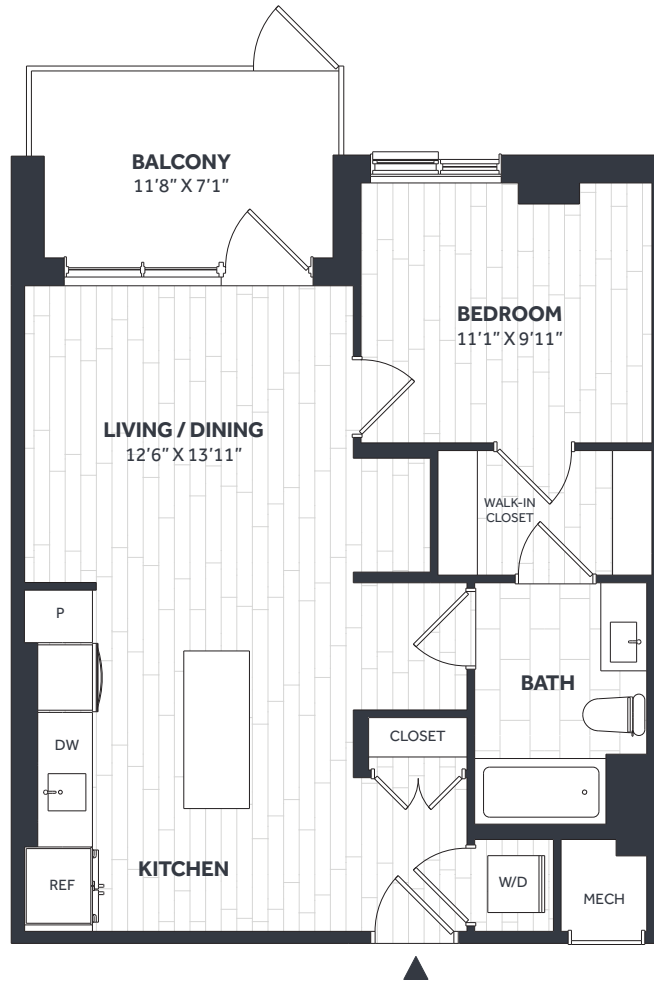

STRATOS

600 HOWARD ROAD SE, WASHINGTON DC 20020
202-519-7712 • BRIDGEDISTRICTDC.COM

1 Bed / 1 Bath

SQ FT 681

UNIT TYPE AA08

APT NO.

RENT

DATE AVAILABLE

LEASE TERM

KEY PLAN

DISCLAIMER: FLOOR PLANS ARE ARTIST RENDERINGS AND ARE SHOWN FOR ILLUSTRATION PURPOSES ONLY. ALL SQUARE FEET ARE APPROXIMATE ONLY.