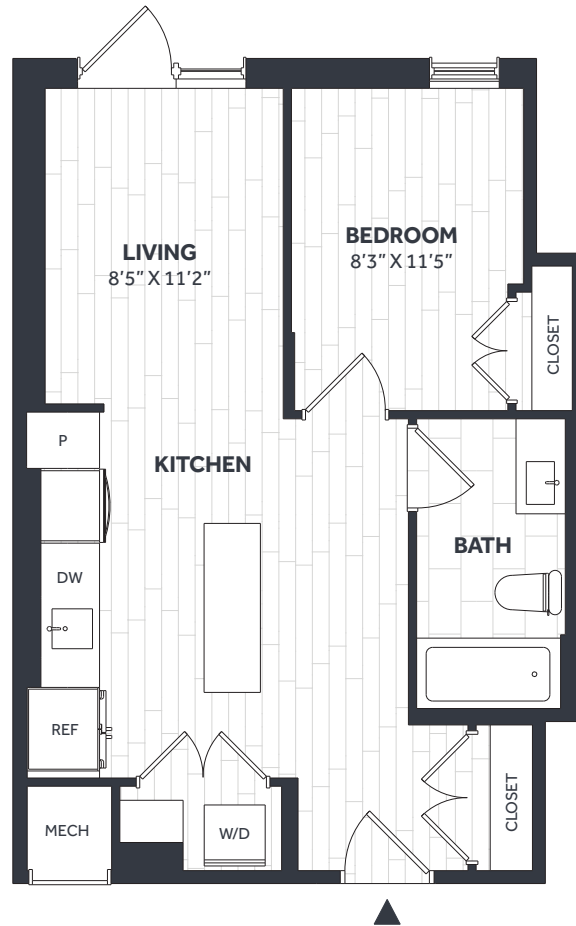

STRATOS

600 HOWARD ROAD SE, WASHINGTON DC 20020
202-519-7712 • BRIDGEDISTRICTDC.COM

1 Bed / 1 Bath

SQ FT 576

UNIT TYPE AA02B

APT NO.

RENT

DATE AVAILABLE

LEASE TERM

KEY PLAN

DISCLAIMER: FLOOR PLANS ARE ARTIST RENDERINGS AND ARE SHOWN FOR ILLUSTRATION PURPOSES ONLY. ALL SQUARE FEET ARE APPROXIMATE ONLY.