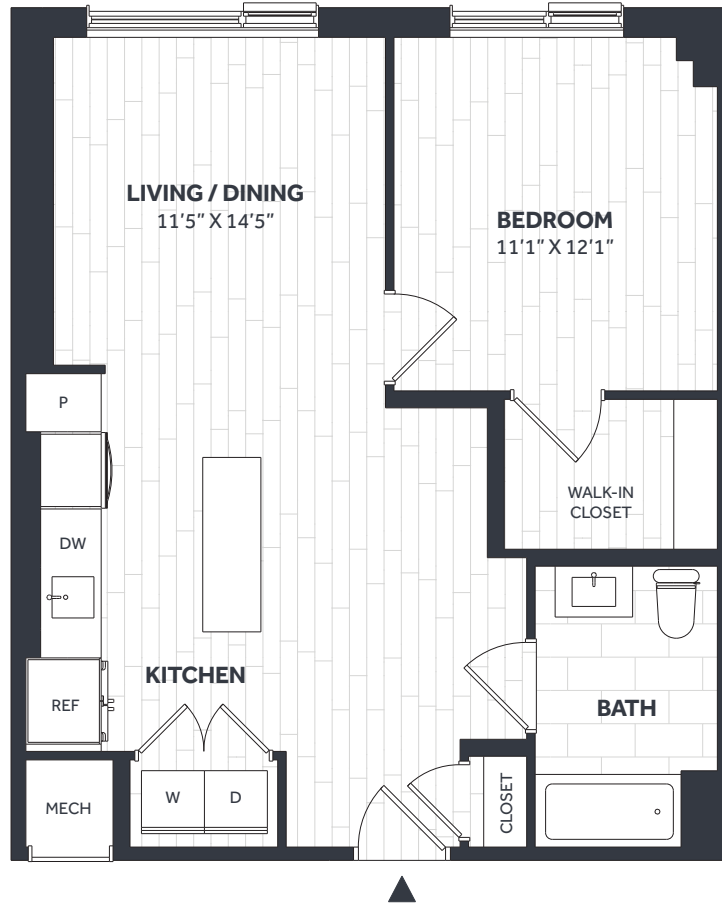

STRATOS

600 HOWARD ROAD SE, WASHINGTON DC 20020
202-519-7712 • BRIDGEDISTRICTDC.COM

1 Bed / 1 Bath

SQ FT 726

UNIT TYPE AA02

APT NO.

RENT

DATE AVAILABLE

LEASE TERM

KEY PLAN

DISCLAIMER: FLOOR PLANS ARE ARTIST RENDERINGS AND ARE SHOWN FOR ILLUSTRATION PURPOSES ONLY. ALL SQUARE FEET ARE APPROXIMATE ONLY.