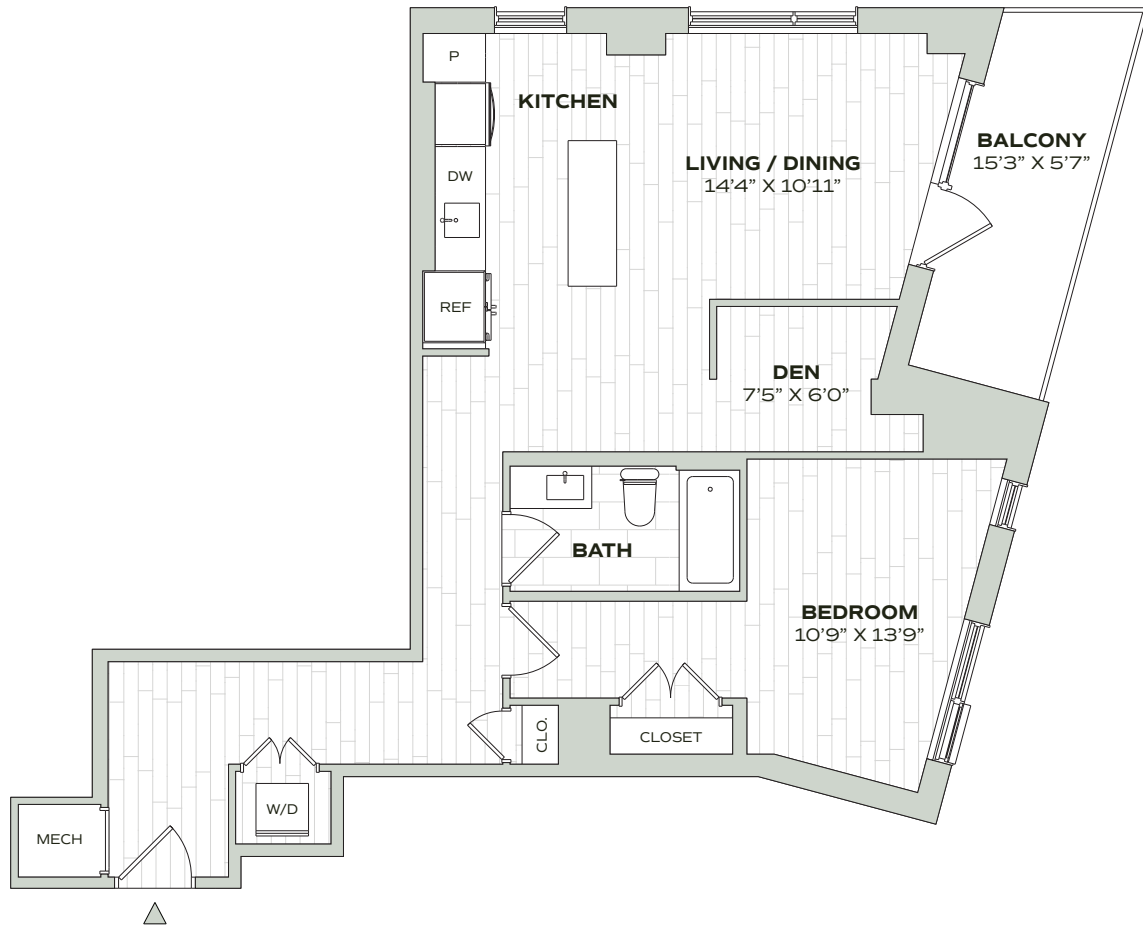

alula

650 Howard Road SE, Washington DC 20020
202-856-9803 • bridgedistrictdc.com

1 BED + DEN / 1 BATH
SQ FT 885

UNIT TYPE BO6

APT NO.

RENT

DATE AVAILABLE

LEASE TERM

KEY PLAN

Disclaimer: Floor plans are artist renderings and are shown for illustration purposes only. All square feet are approximate only.