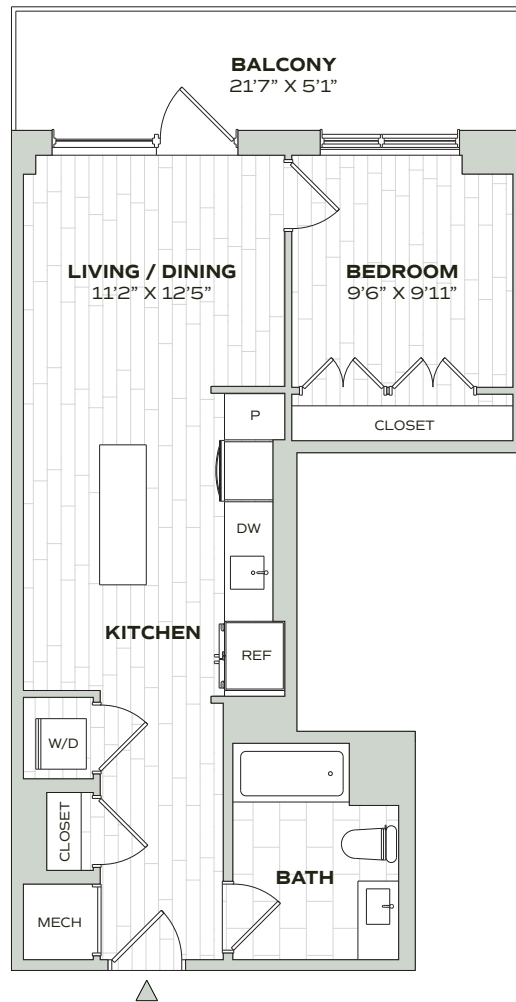

alula

650 Howard Road SE, Washington DC 20020
202-856-9803 · bridgedistrictdc.com

1 BED / 1 BATH
SQ FT 608

UNIT TYPE AO1

APT NO.

RENT

DATE AVAILABLE

LEASE TERM

KEY PLAN

Disclaimer: Floor plans are artist renderings and are shown for illustration purposes only. All square feet are approximate only.